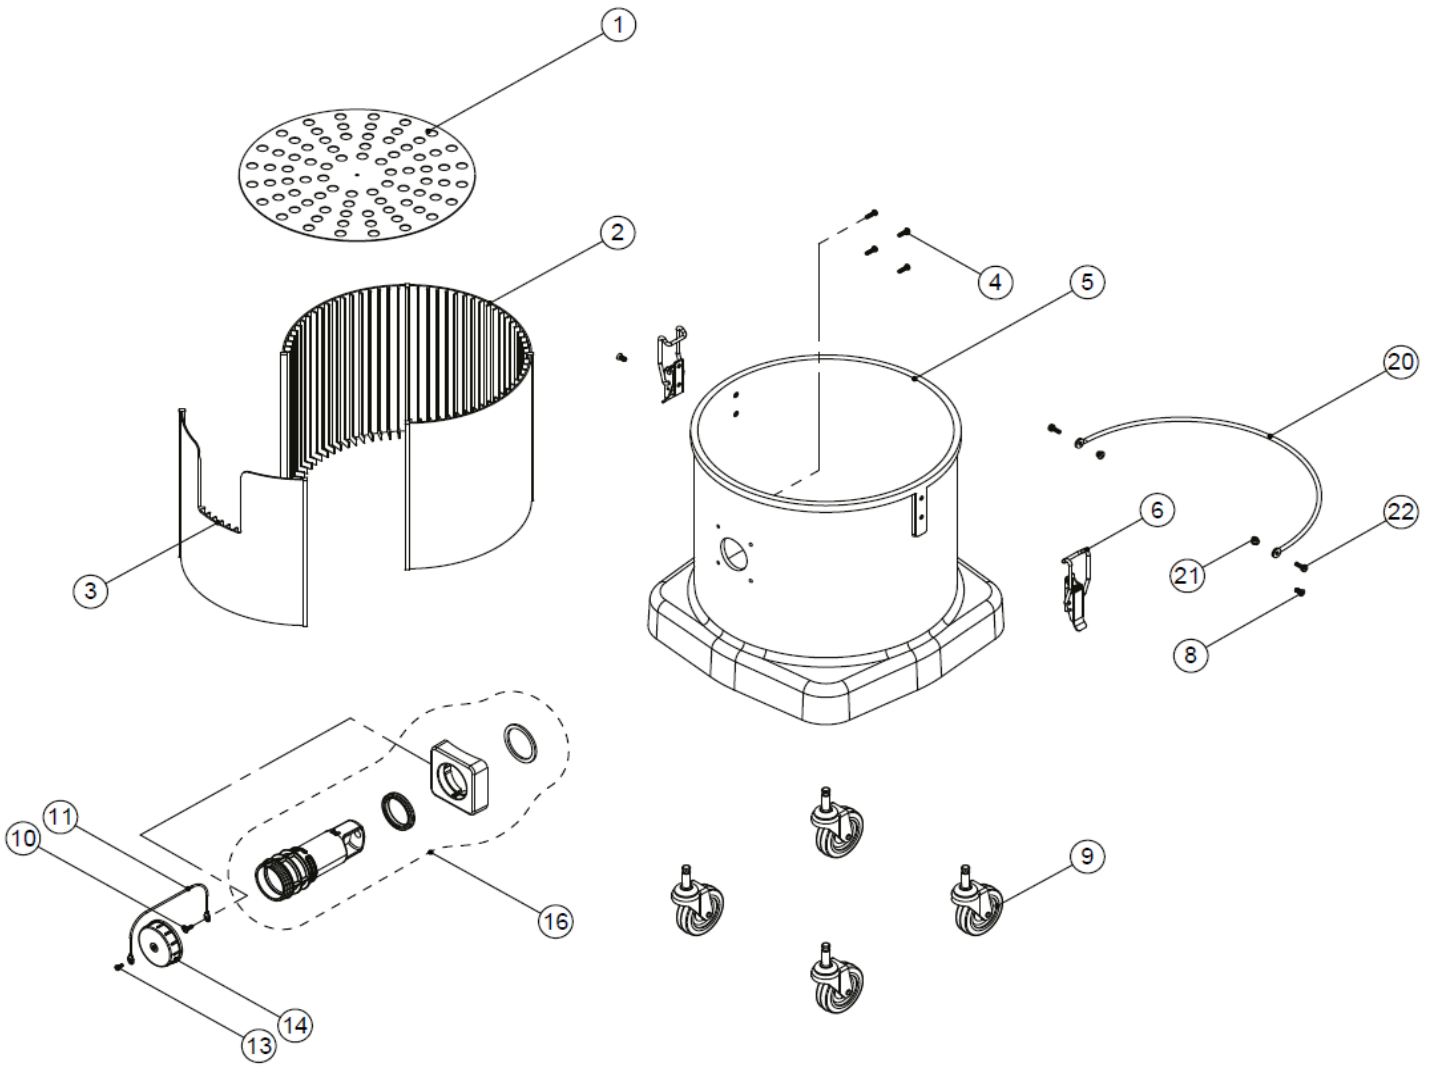

Nr.	Omschrijving	Artikelnummer	Nr.	Omschrijving	Artikelnummer
1	Handle base 3 inserts	XBBN2-500651			
2	Handle cover 2-switch hard wired	XBBN2-500689			
3	M5 x 20mm long screw	XBBN2-500147			
4	Screw no.6x5/8"	XBBN2-500997			
5	M4 x 8mm long pozi pan sems screw	XBBN2-500183			
6	M4 stainless steel nylon insert nut	XBBN2-500149			
7	M4 shakeproof washer stajinless steel	XBBN2-500150			
8	M4 A2 s/st flat washer DIN9021	XBBN2-500151			
9	M4.16 mm tamper proof-pan screw	XBBN2-500152			
10	Spacer 4.3x8x6	XBBN2-500153			
11	Bottom motor housing	XBBN2-500154			
12	230V single stage thro flow fan motor	XBBN2-500653			
13	Motor controller + aux	XBBN2-500797			
14	No 8 x 1 inch long screw	XBBN2-1001102			
15	No 8 x 5/8 inch lscrew	XBBN2-500156			
16	Led holder (dustcare system)	XBBN2-500157			
17	Lens cover	XBBN2-500912			
18	Spirol spacer	XBBN2-500158			
19	Eco grille insert	XBBN2-500159			
20	Bottom motor gasket - cup motor	XBBN2-500160			
21	Mounting rubber	XBBN2-500161			
22	Nes processed top motor housing	XBBN2-500162			
23	M4 nutsert	XBBN2-500163			
24	M4.35mm lg.pozi-pan.screw.z/pl	XBBN2-500164			
25	M4 shakeproof washer	XBBN2-500165			
26	Cup motor mounting spacer	XBBN2-500166			
27	Cover moulding single grill	XBBN2-500167			
28	Mains cable blue 10M 3x1,5	XBBN2-500676			
29	Stress relief	XBBN2-500466			
30	Cable clamp	XBBN2-500903			
31	Switch cover (plug handle)	XBBN2-500346			
32	Fuse holder	XBBN2-501171			
33	Euro socket (A1461000 Europe)	XBBN2-500295			
34	M4 x 16mm long screw	XBBN2-500168			
35	Socket gasket	XBBN2-500294			
36	M4 nylon insert nut	XBBN2-500169			
37	Terminal block (3-pole 16A)	XBBN2-500170			
38	Green rocker switch (white print) 0-1	XBBN2-500921			
39	Red rocker switch (white print)	XBBN2-500343			
40	Switch mounting bracket	XBBN2-500435			
41	Fuse 5x20mm (10AMP)	XBBN2-500197			