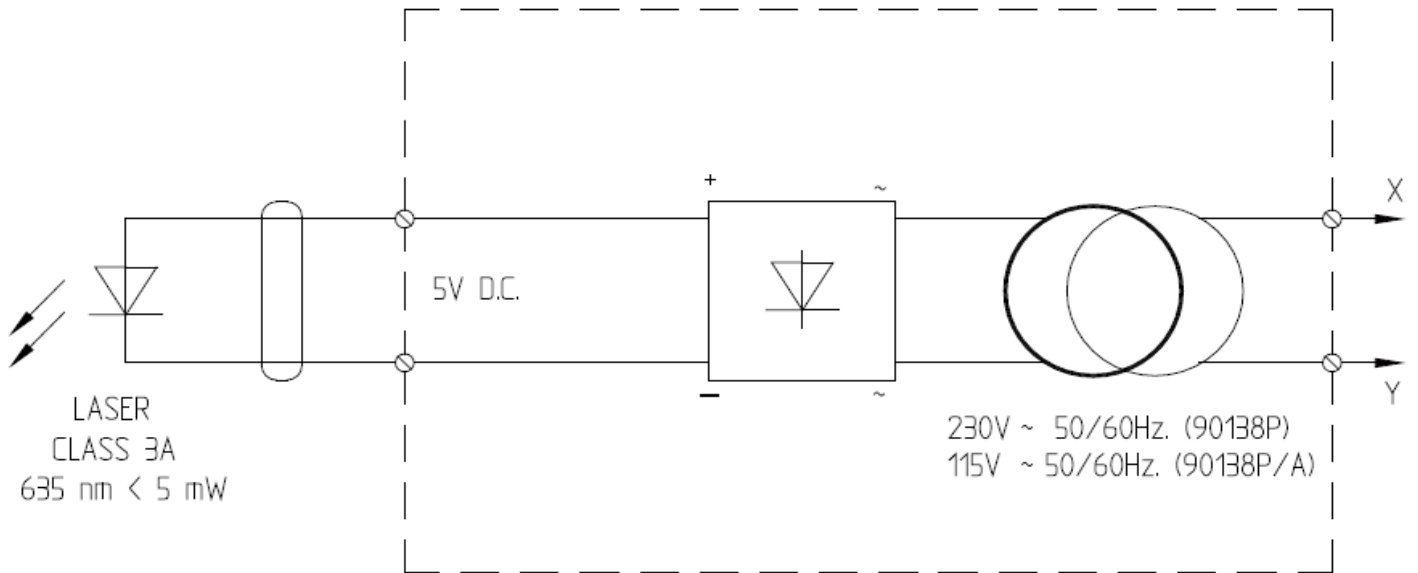

	10
	(x1)
	(x1)
	(x4)

	27
	(x1)

	26
	(x1)

Nr.	Omschrijving	Artikelnummer	Nr.	Omschrijving	Artikelnummer
1	SCHROEVEN/MOERENSET TBV MOTOR	XSPC90067000			
2	VENTILATOR + KAP	XSPC90014000			
3	HANDLEIDING	XSPC90554000			
4	VELD 400V COMPL.	XSPC90097-T3			
5	LAGER/RINGENSET TBV MOTOR	XSPC09504200			
8	KUNSTSTOF HANDGREEP	XSPC03055000			
9	SPROEIVORK COMPL.	XSPC90016000			
10	SET MONTAGERINGEN TBV ZAAGKAP	XSPC90031000			
11	FLENZENSET COMPL.	XSPC90005000			
12	PLAAT ZAAGKAP COMPL. Ø350MM	XSPC90022000			
13	ZAAGKAP COMPL. Ø350MM	XSPC90229000			
14	WATERKRAAN COMPL.	XSPC90153000			
15	SET SPATLAPPEN	XSPC90132000			
16	SET FRICTIERINGEN	XSPC90042000			
17	VEER TBV HOOGTE-INSTELLING	XSPC90044000			
18	LAGERSET TBV ZAAGWAGEN	XSPC90237000			
19	ZAAGWAGEN COMPL.	XSPC90230000			
20	SET MONTAGEPLAATJES	XSPC90020000			
21	SET LINIALEN	XSPC90223000			
22	MONTAGEPLAAT MOTOR	XSPC90205000			
23	VOEDINGSKABEL NAAR MOTOR	XSPC90165000			
24	ANKER COMPL.	XSPC90047000			
25	AFDEKKAP TBV VELD COMPL.	XSPC90056000			
26	MOTOR + OPHANGING COMPL. 400V	XSPC90233-T3			
27	MOTOR COMPL. 400V	XSPC90231-T3			
28	WATERSLANG	XSPC07071T00			