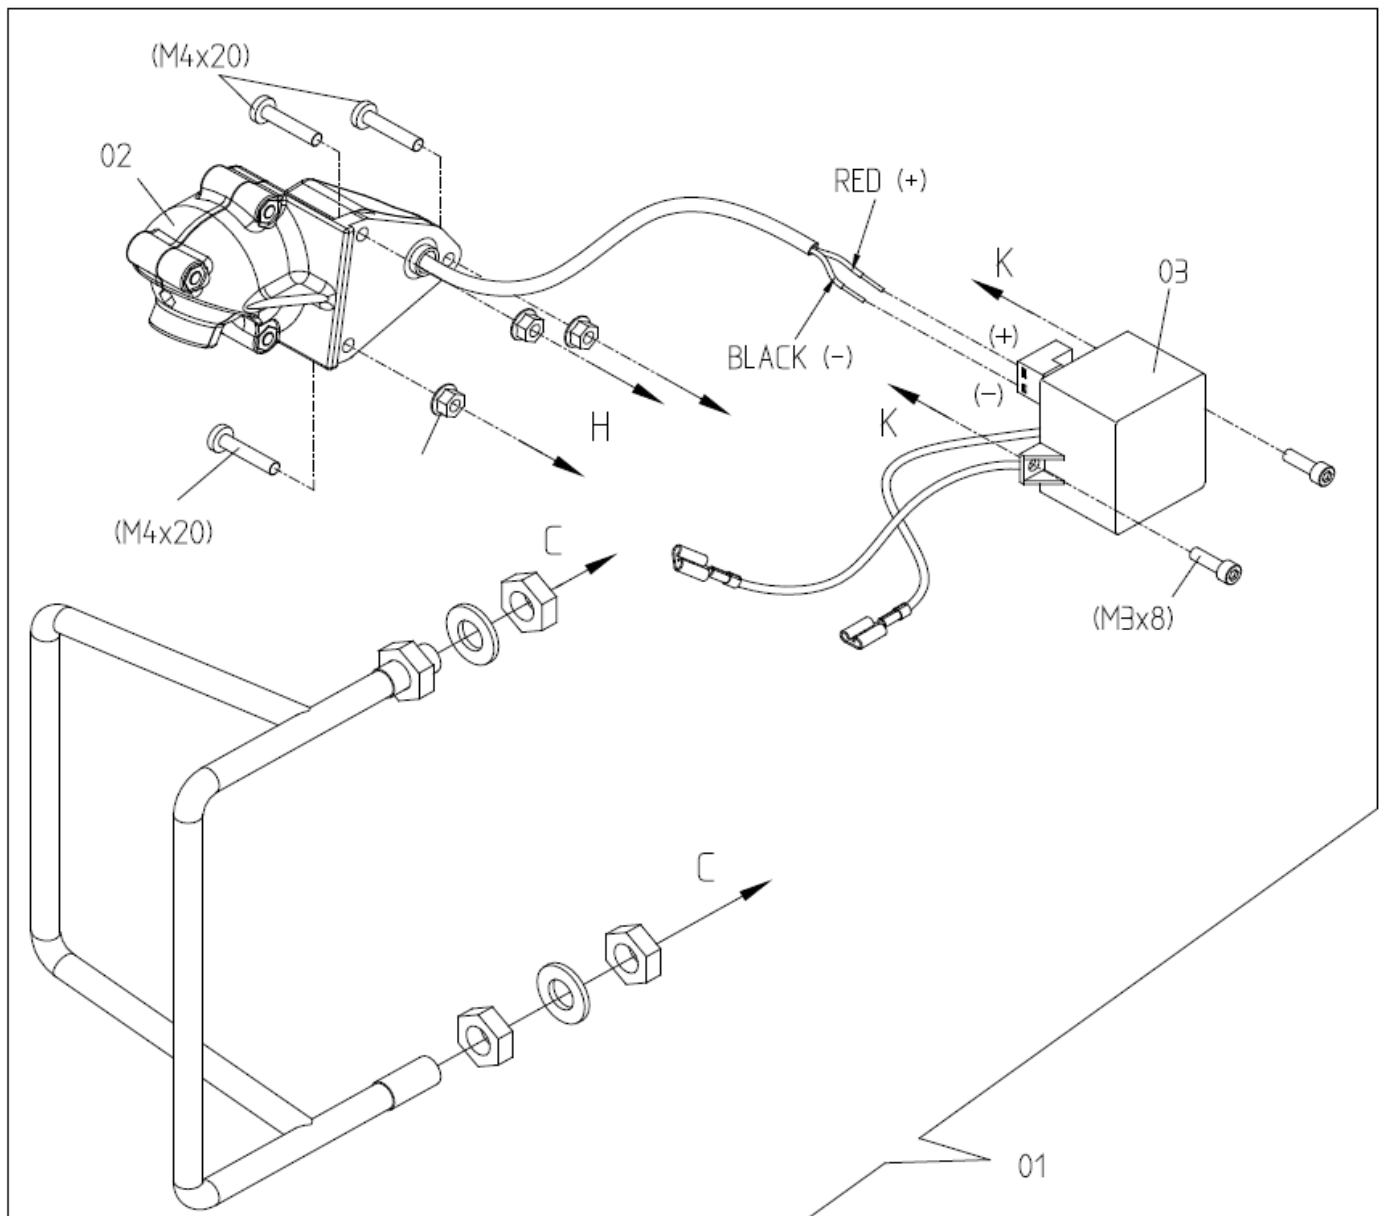

	10
	(x1)
	(x1)
	(x4)

	27
	(x1)

	26
	(x1)

Nr.	Omschrijving	Artikelnummer	Nr.	Omschrijving	Artikelnummer
1	SCHROEVEN/MOERENSET TBV MOTOR	XSPC90067000			
2	VENTILATOR + KAP	XSPC90014000			
3	HANDLEIDING	XSPC90554000			
4	VELD 400V COMPL.	XSPC90097-T3			
5	LAGER/RINGENSET TBV MOTOR	XSPC09504200			
8	KUNSTSTOF HANDGREEP	XSPC03055000			
9	SPROEIVORK COMPL.	XSPC90016000			
10	SET MONTAGERINGEN TBV ZAAGKAP	XSPC90031000			
11	FLENZENSET COMPL.	XSPC90005000			
12	PLAAT ZAAGKAP COMPL. Ø350MM	XSPC90022000			
13	ZAAGKAP COMPL. Ø350MM	XSPC90229000			
14	WATERKRAAN COMPL.	XSPC90153000			
15	SET SPATLAPPEN	XSPC90132000			
16	SET FRICTIERINGEN	XSPC90042000			
17	VEER TBV HOOGTE-INSTELLING	XSPC90044000			
18	LAGERSET TBV ZAAGWAGEN	XSPC90237000			
19	ZAAGWAGEN COMPL.	XSPC90230000			
20	SET MONTAGEPLAATJES	XSPC90020000			
21	SET LINIALEN	XSPC90223000			
22	MONTAGEPLAAT MOTOR	XSPC90205000			
23	VOEDINGSKABEL NAAR MOTOR	XSPC90165000			
24	ANKER COMPL.	XSPC90047000			
25	AFDEKKAP TBV VELD COMPL.	XSPC90056000			
26	MOTOR + OPHANGING COMPL. 400V	XSPC90233-T3			
27	MOTOR COMPL. 400V	XSPC90231-T3			
28	WATERSLANG	XSPC07071T00			